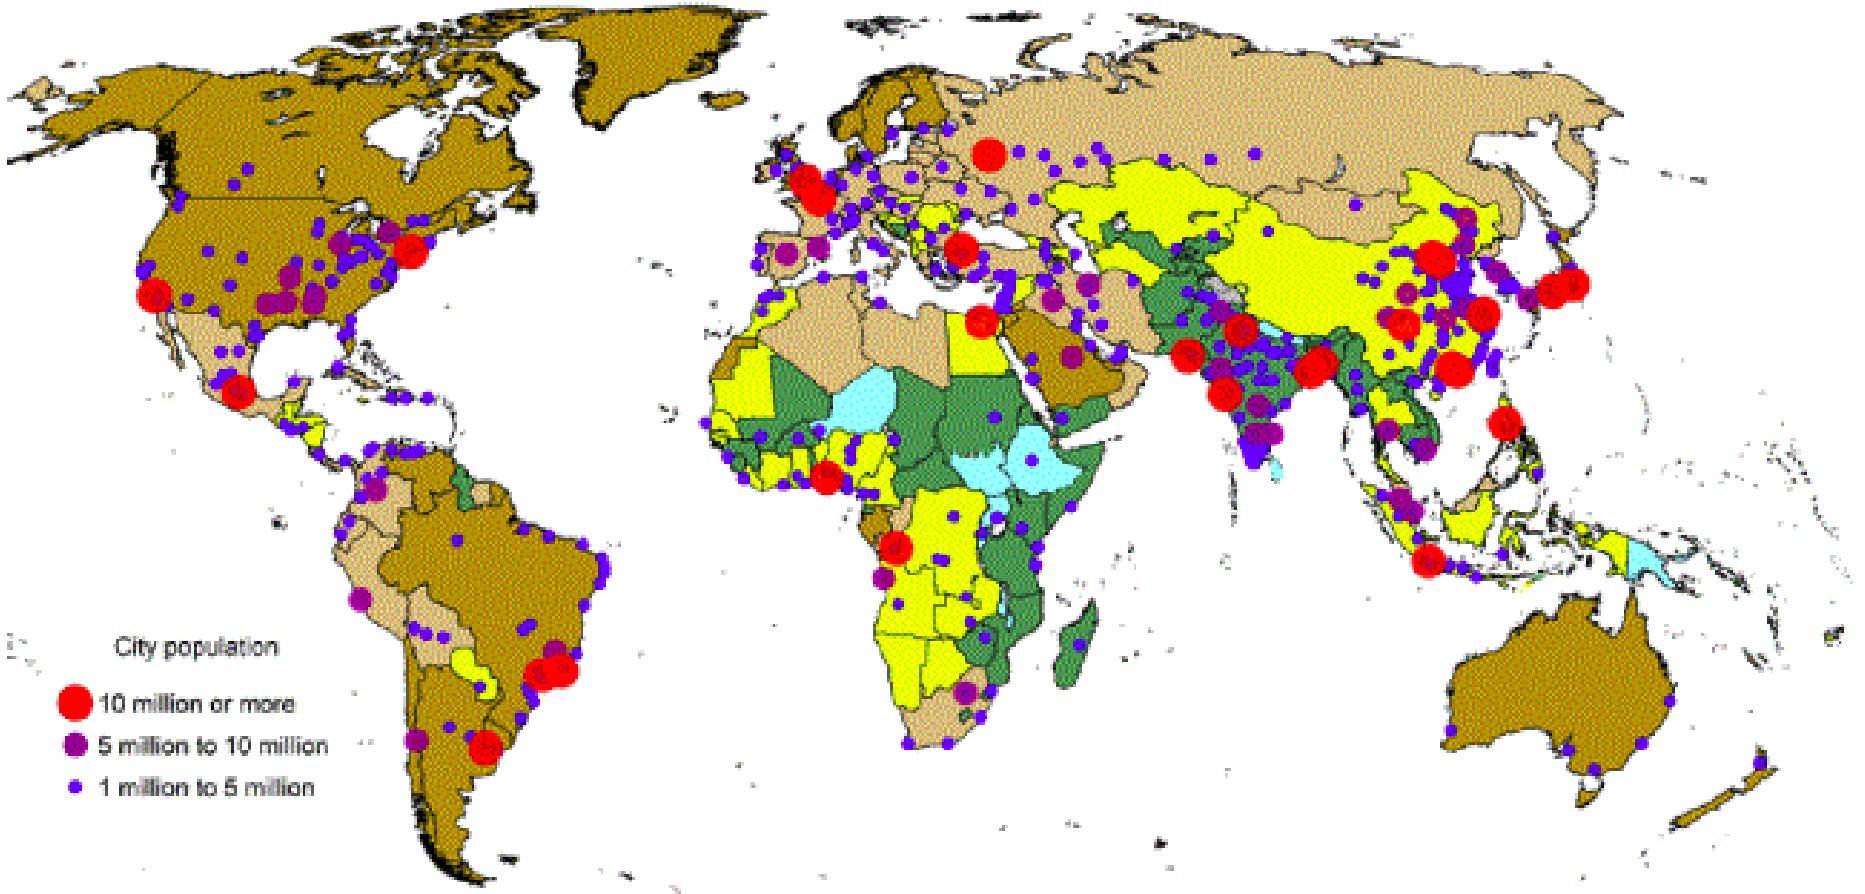

Smart City for Smart Citizens

Maxim Fomin
Senior Researcher ISPR RAS

Cities of different sizes in 1970 and 2014

Source: UN

Cities of different sizes in 1970 and 2014

2014

Source: UN

World GDP 2017

280 Global Cities – 50% World GDP

Source: WB

Global Cities GaWC Ranking

Source: GaWC

Smart City Model

First Model – Decentralization

Second Model – Centralization

Third Model – Local Action

The Era of Transindustrialism

Guru

User

Thank you for your attention!