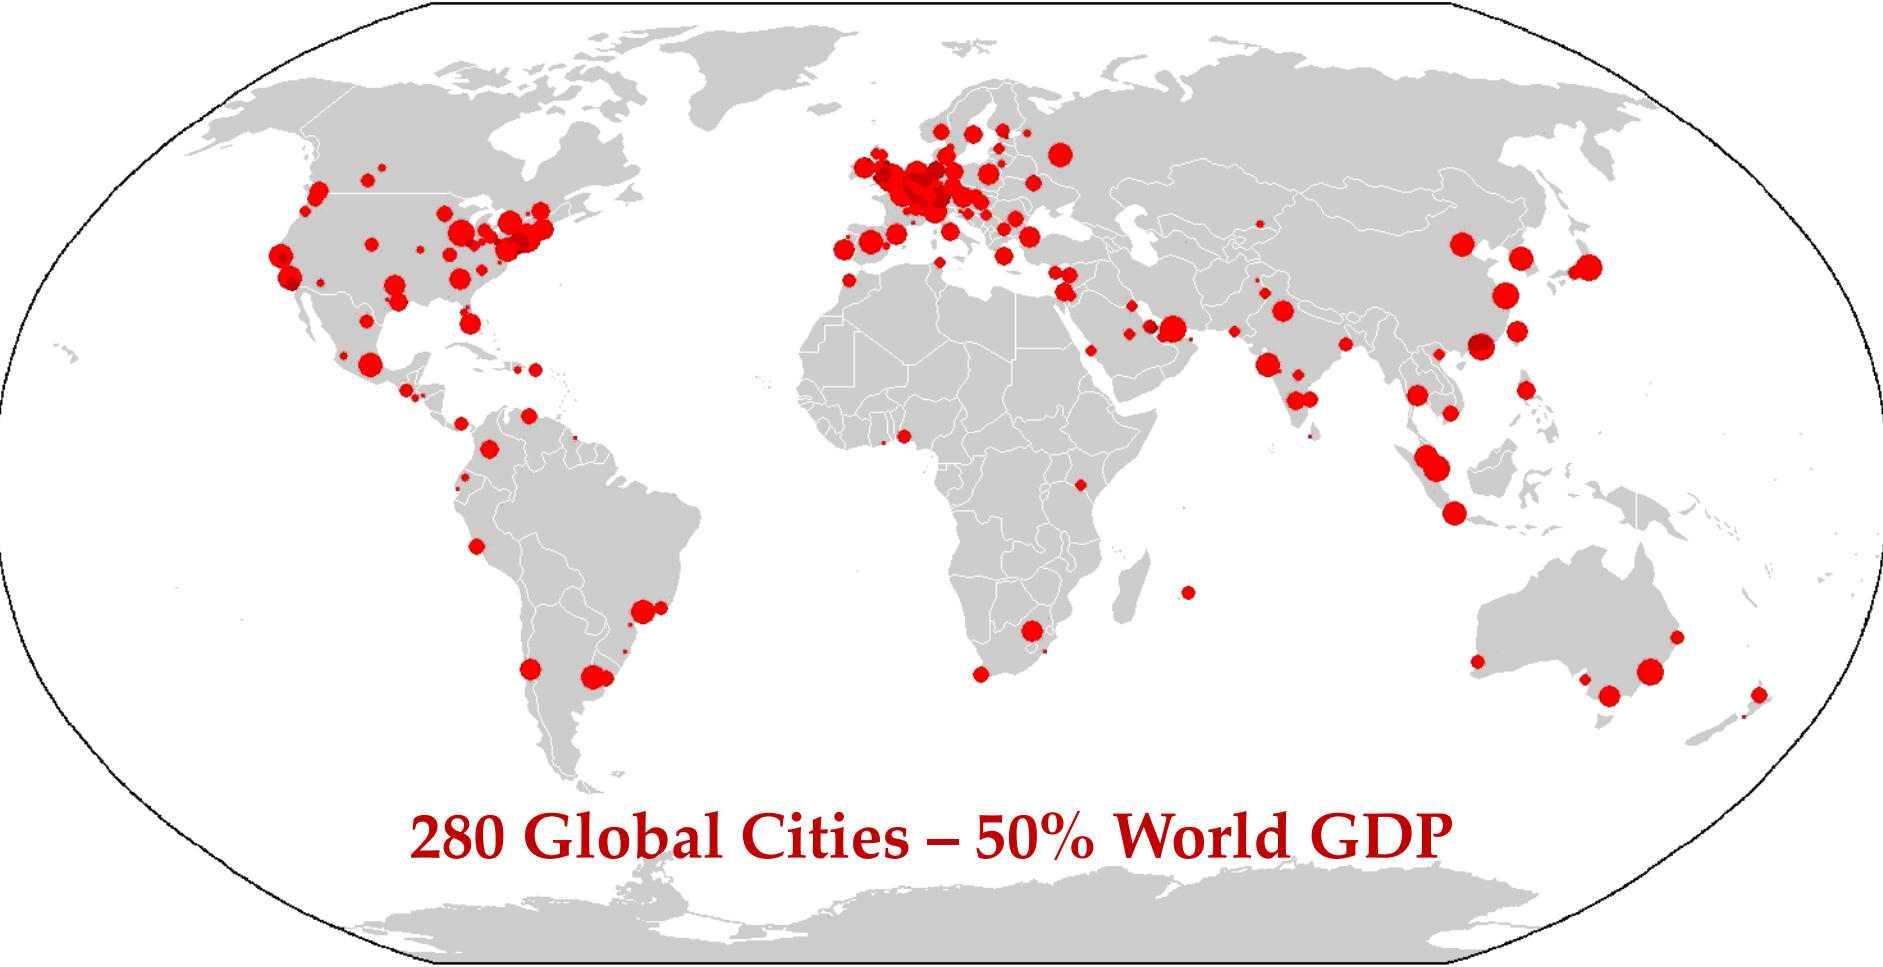

Smart City for Smart Citizens

Maxim Fomin
Senior Researcher ISPR RAS

Cities of different sizes in 1970 and 2014

Source: UN

Cities of different sizes in 1970 and 2014

2014

Source: UN

World GDP 2017

280 Global Cities – 50% World GDP

Source: WB

Global Cities GaWC Ranking

Source: GaWC

Smart City Model

First Model – Decentralization

Second Model – Centralization

Third Model – Local Action

The Era of Transindustrialism

Guru

User

Thank you for your attention!