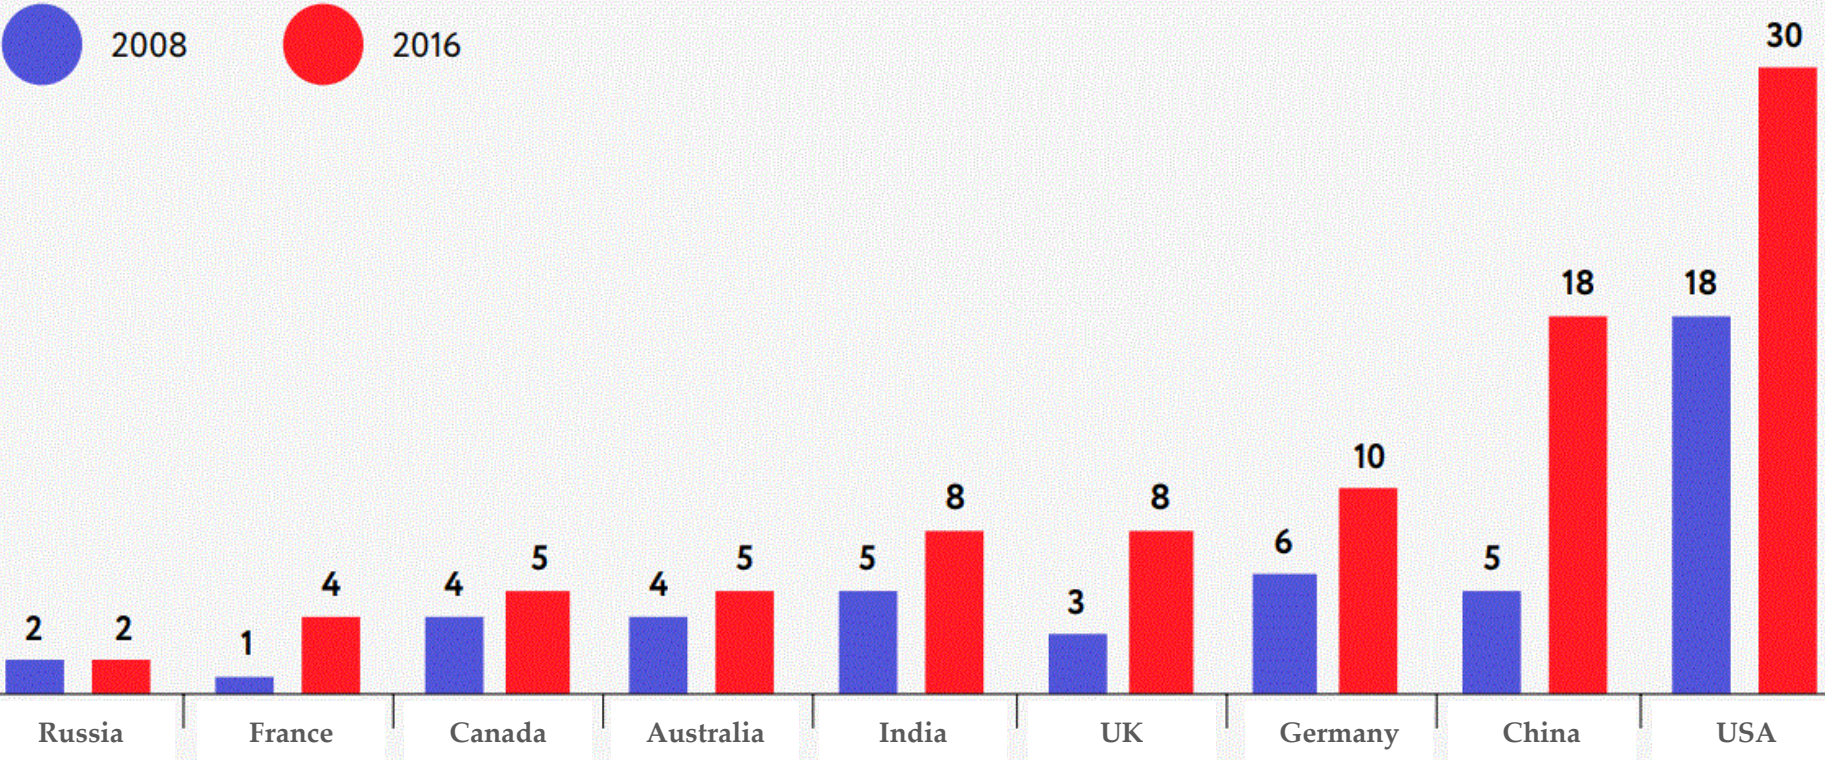

Smart City for Smart Citizens

Maxim Fomin
Senior Researcher ISPR RAS

Cities of different sizes in 1970 and 2014

Source: UN

Cities of different sizes in 1970 and 2014

2014

Source: UN

World GDP 2017

280 Global Cities – 50% World GDP

Source: WB

Global Cities GaWC Ranking

Source: GaWC

Smart City Model

First Model – Decentralization

Second Model – Centralization

Third Model – Local Action